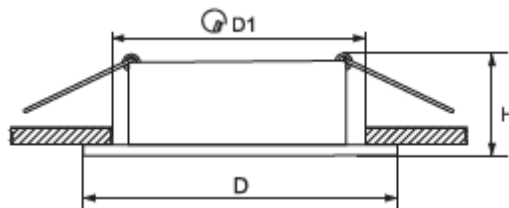

#### Technical data

- Operating voltage : 12V
- Lamp power : max.50W
- Material: Sheet steel body with aluminum ring
- Diffuser: Glass
- Installation : Recessed mounting
- Lampholder (commercial kit) : GU5.3 silicone cable 0.75mm<sup>2</sup> and a length of 100mm
- Light source (optional): recommended MR-16 lamp, socket GU5.3, Voltage - 12V, diameter - 50mm
- Body color : white, chrome, satin nickel, gold, antique brass
- Model options: fixed, round
- Dust and humidity protection level : IP44/IP20
- Protection against electric shock : III
- Protection against ignition and fire: Class F

## Variants and dimensions

Model	Size (mm)			Colour body	Catalogue number	Packing (pcs)
	Diameter	Width	Height			
SA-044	85	40	65	white	92044/W	50
SA-044	85	40	65	chrome	92044/CH	50
SA-044	85	40	65	satin nickel	92044/SN	50
SA-044	85	40	65	gold	92044/G	50
SA-044	85	40	65	antique brass	92044/AB	50